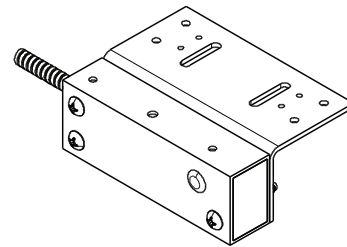

P/N : 1625
KIT: HSS L-Bracket
QTY: 1

Reference View

P/N : 1620
KIT: HSS Z-Bracket
QTY: 1