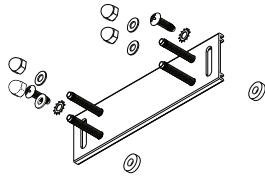

**Accessories**  
Available Part Numbers

HSS

P/N : 1250  
KIT: Removal Tamper Magnet  
QTY: 3pcs

P/N : 1251  
KIT: Removal Tamper Cap  
QTY: 5pcs

P/N : 1229  
KIT: Adjustable Magnet Bracket  
QTY: 1

P/N : SP062  
KIT: HSS Plastic Shims  
QTY: 10pcs

Reference View

Note : Images are **NOT** to scale.